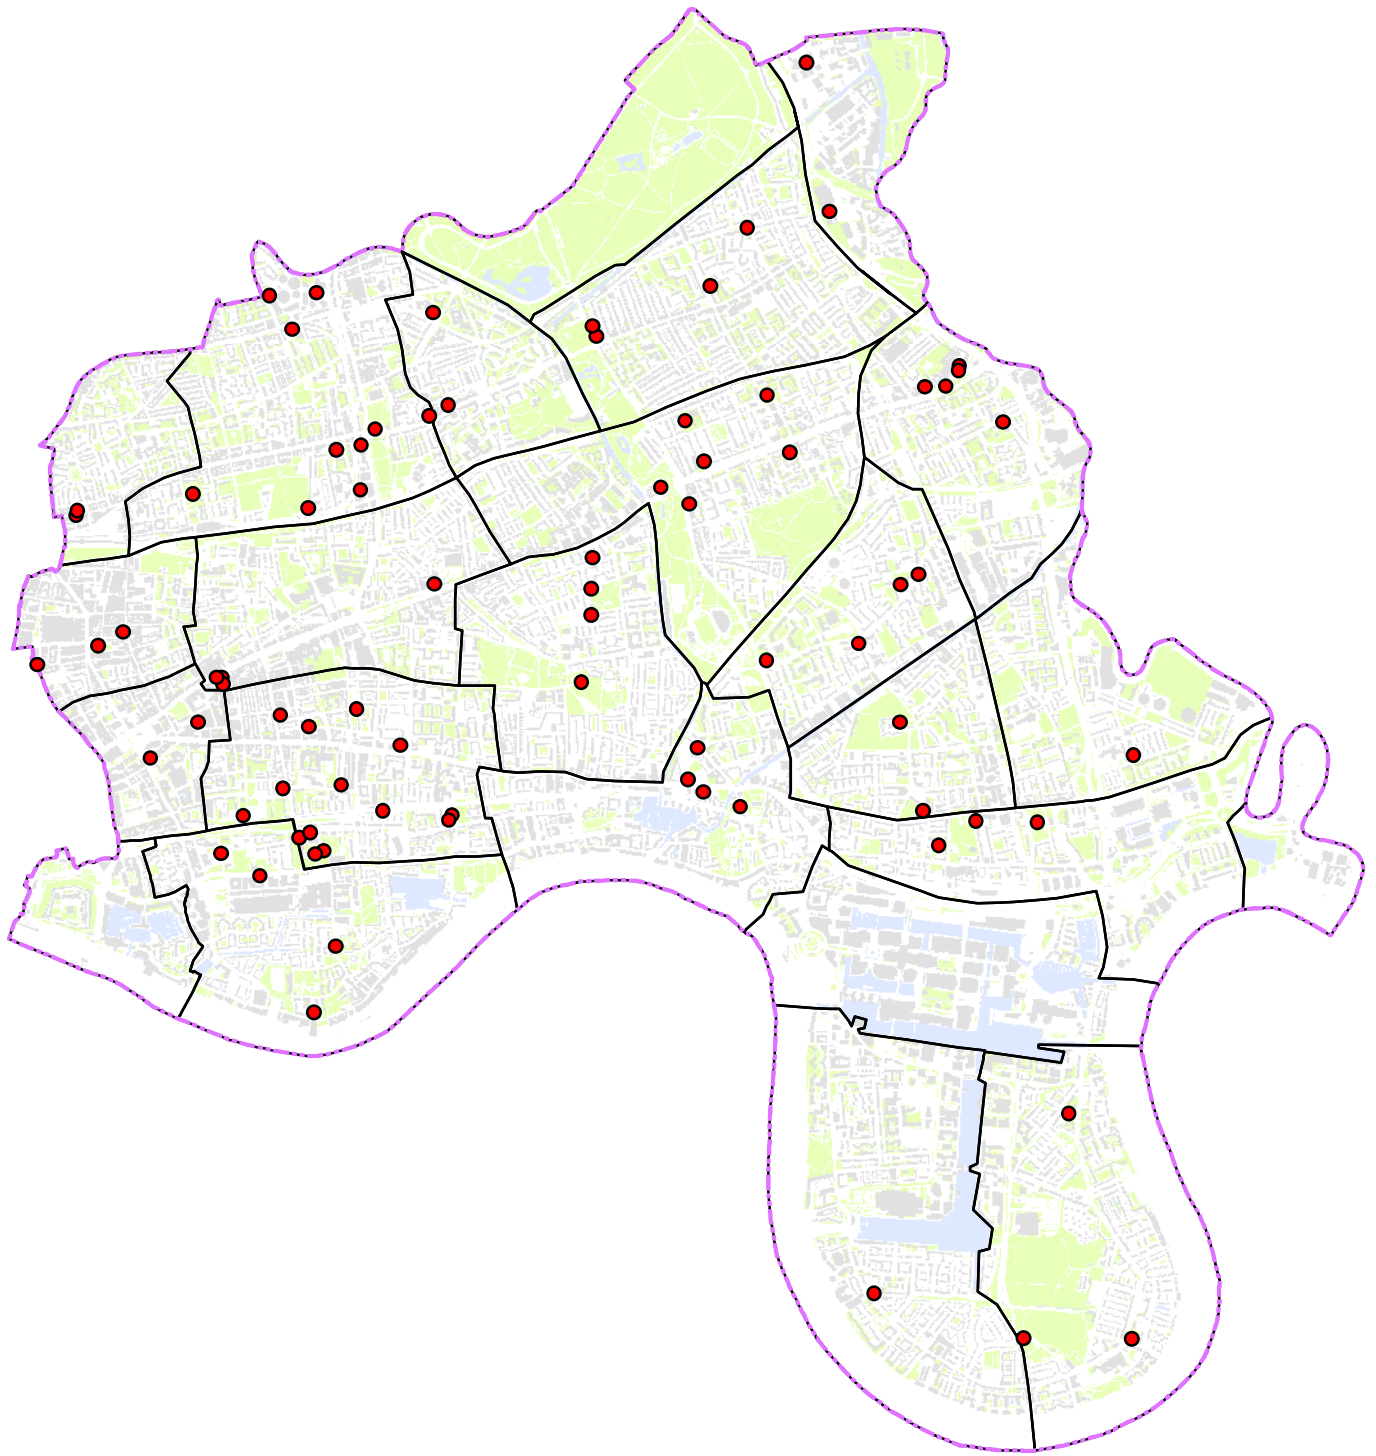

Map 8

-  Tower Hamlets borough boundary
-  Locality boundary
-  Places of worship

Produced by GIS Development & Renewal, Tower Hamlets

Scale: 1:34,881 @ A4 

This map is based upon Ordnance Survey material with the permission of Ordnance Survey on behalf of the Controller of Her Majesty's Stationery Office © Crown copyright. Unauthorised reproduction infringes Crown copyright and may lead to prosecution or civil proceedings.
London Borough of Tower Hamlets 100019288, 2010.